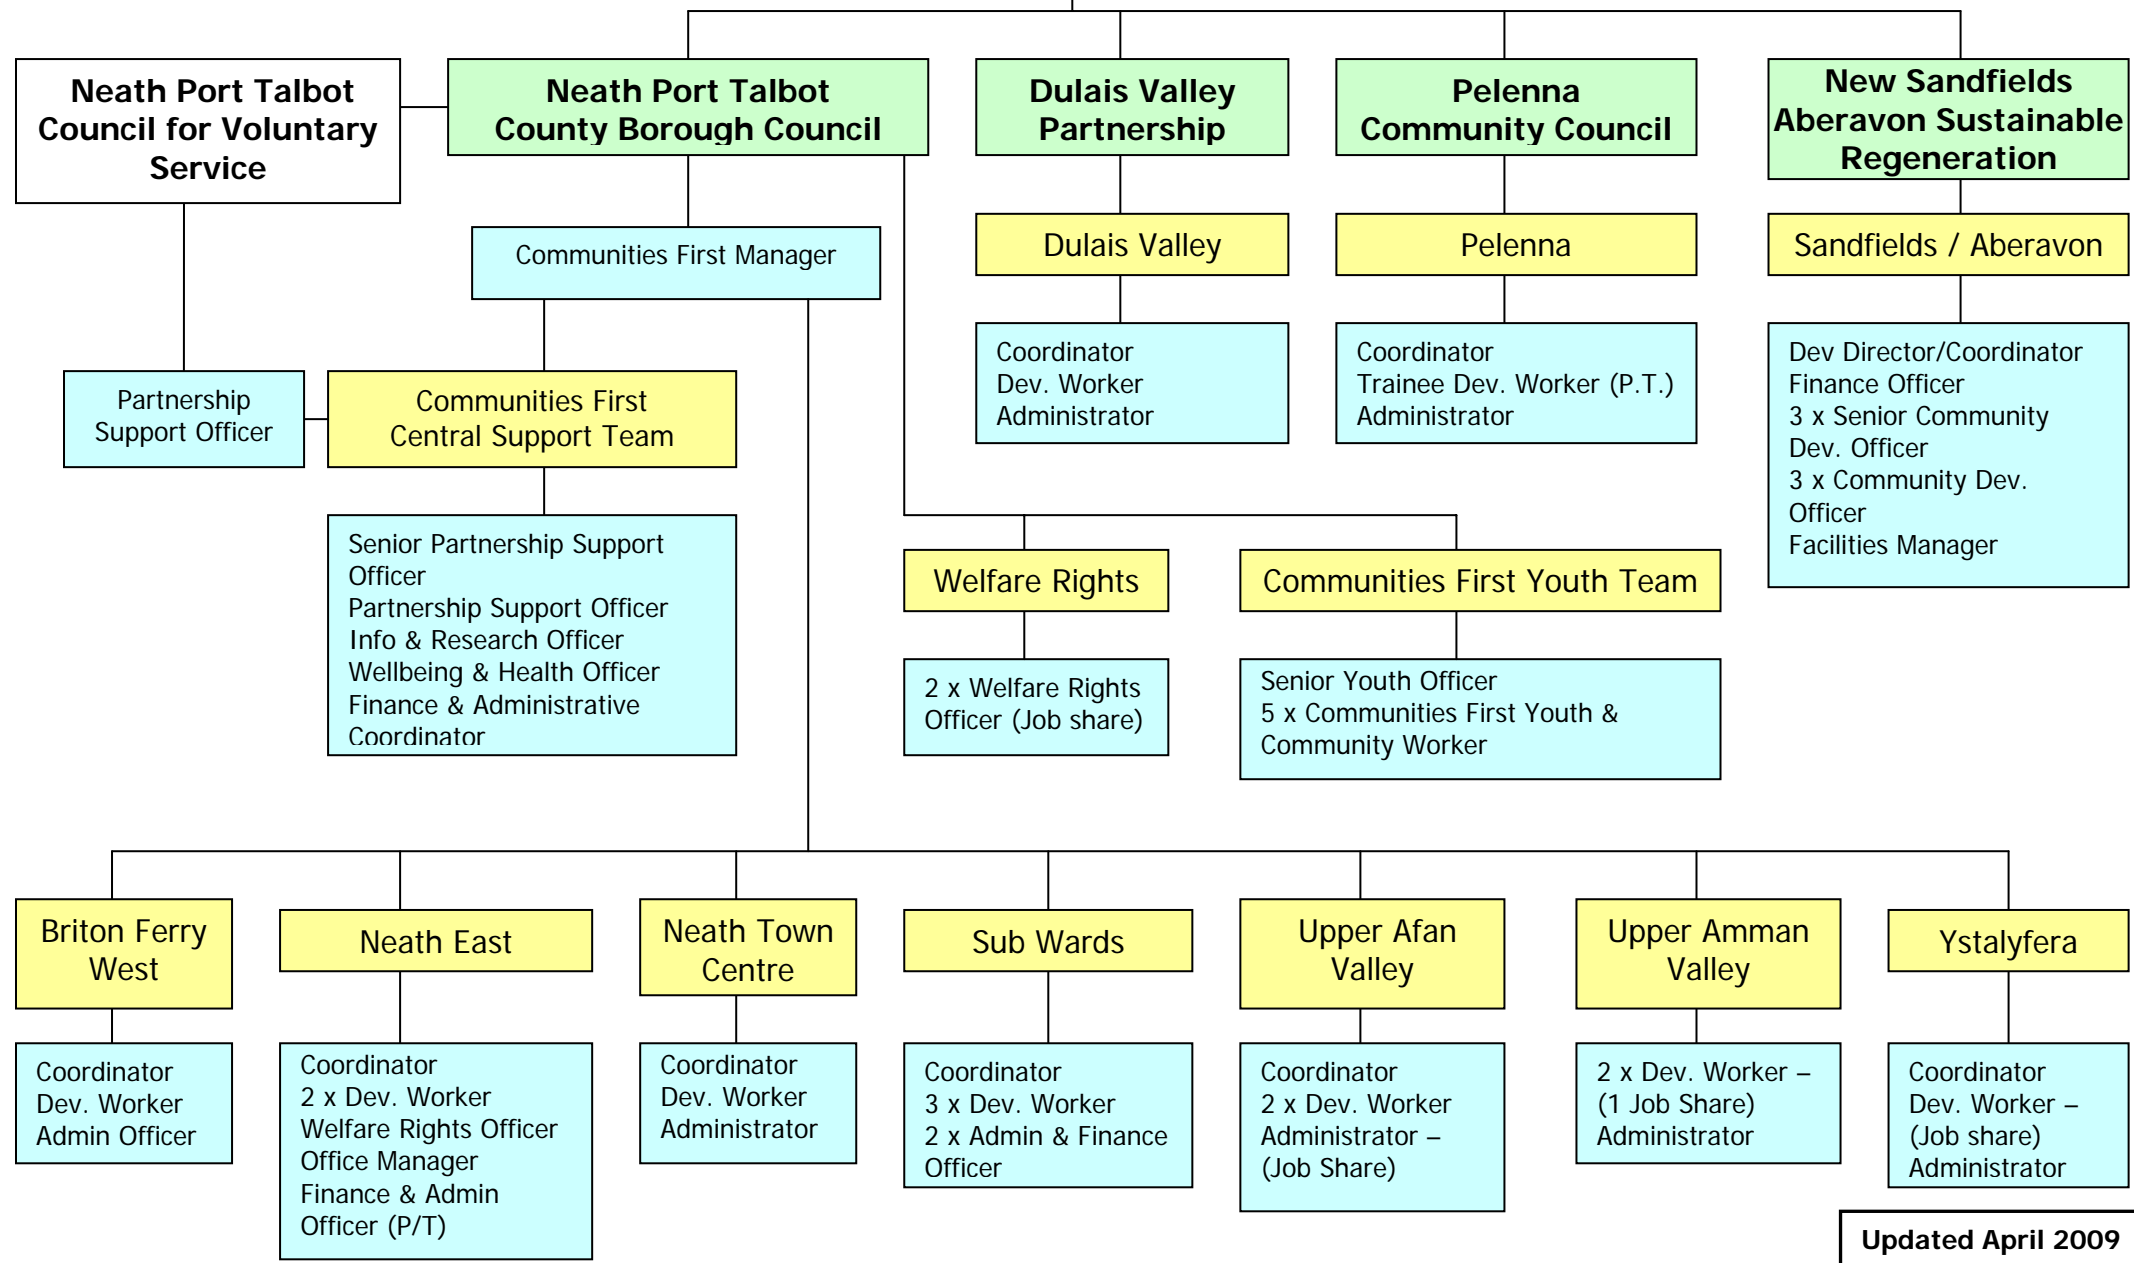

Neath Port Talbot Communities First Organisational Chart

Key: Grant Recipient Body
 C1st Team Staff

Welsh Assembly Government

Updated April 2009